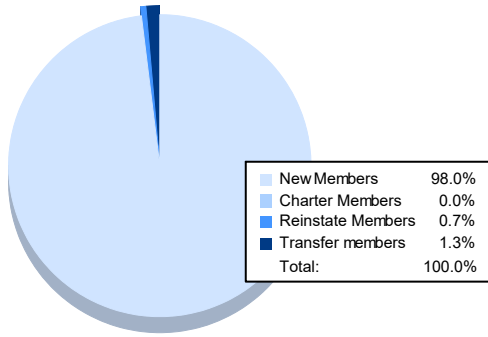

Year	New Clubs	Dropped Clubs	Gain/ Loss Clubs	New Members	Charter Members	Reinstate Members	Transfer Members	Total Member Added	Total Members Dropped	Gain/ Loss Members
2016-2017	0	1	-1	240	0	15	3	258	334	-76
2017-2018	1	1	0	254	29	2	2	287	336	-49
2018-2019	0	0	0	224	0	2	1	227	455	-228
2019-2020	0	1	-1	207	0	3	2	212	341	-129
2020-2021	0	1	-1	149	0	1	2	152	238	-86
<b>Average</b>	<b>0</b>	<b>1</b>	<b>-1</b>	<b>215</b>	<b>6</b>	<b>5</b>	<b>2</b>	<b>227</b>	<b>341</b>	<b>-114</b>

### Membership Composition June 2021 Cumulative