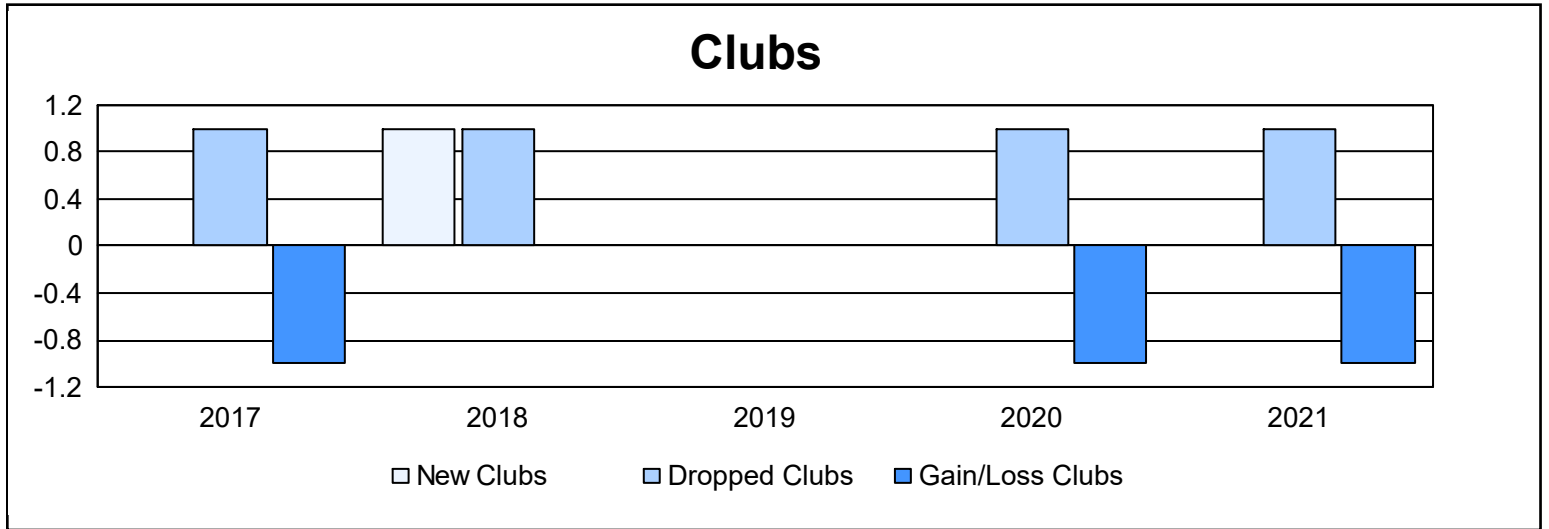

Year	New Clubs	Dropped Clubs	Gain/ Loss Clubs	New Members	Charter Members	Reinstate Members	Transfer Members	Total Member Added	Total Members Dropped	Gain/ Loss Members
2016-2017	0	1	-1	240	0	15	3	258	334	-76
2017-2018	1	1	0	254	29	2	2	287	336	-49
2018-2019	0	0	0	224	0	2	1	227	455	-228
2019-2020	0	1	-1	207	0	3	2	212	341	-129
2020-2021	0	1	-1	149	0	1	2	152	238	-86
<b>Average</b>	<b>0</b>	<b>1</b>	<b>-1</b>	<b>215</b>	<b>6</b>	<b>5</b>	<b>2</b>	<b>227</b>	<b>341</b>	<b>-114</b>

### Membership Composition June 2021 Cumulative