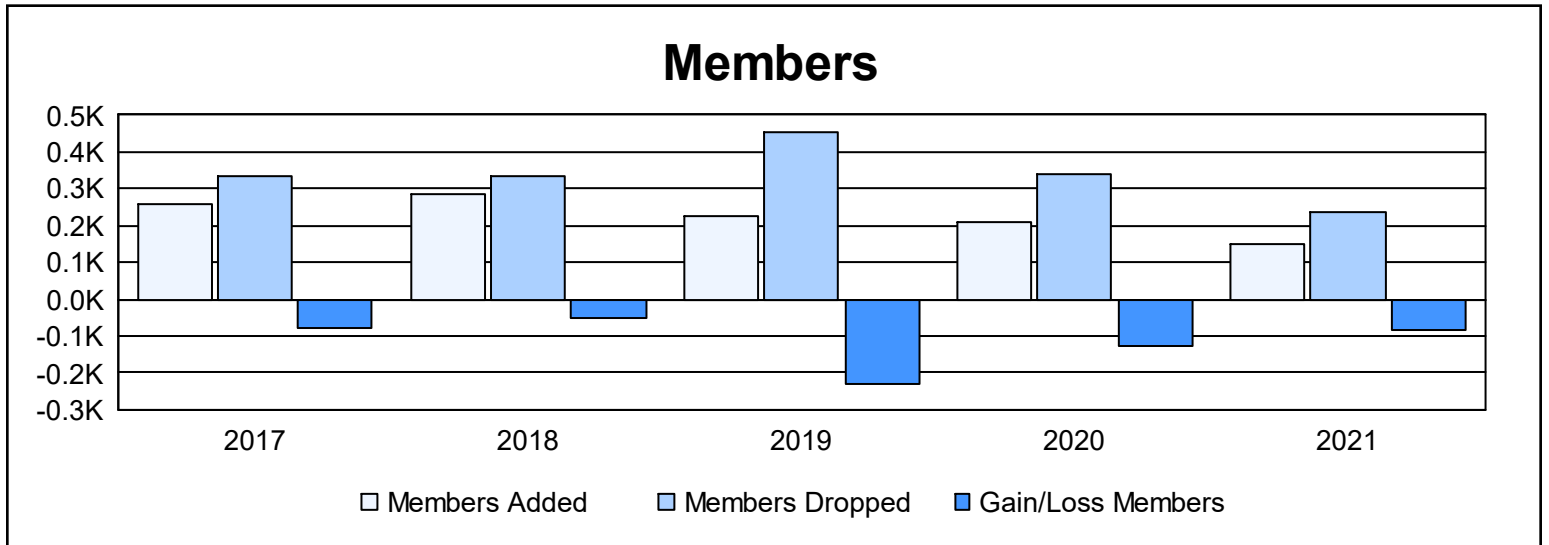

Year	New Clubs	Dropped Clubs	Gain/ Loss Clubs	New Members	Charter Members	Reinstate Members	Transfer Members	Total Member Added	Total Members Dropped	Gain/ Loss Members
2016-2017	0	1	-1	240	0	15	3	258	334	-76
2017-2018	1	1	0	254	29	2	2	287	336	-49
2018-2019	0	0	0	224	0	2	1	227	455	-228
2019-2020	0	1	-1	207	0	3	2	212	341	-129
2020-2021	0	1	-1	149	0	1	2	152	238	-86
<b>Average</b>	<b>0</b>	<b>1</b>	<b>-1</b>	<b>215</b>	<b>6</b>	<b>5</b>	<b>2</b>	<b>227</b>	<b>341</b>	<b>-114</b>

### Membership Composition June 2021 Cumulative